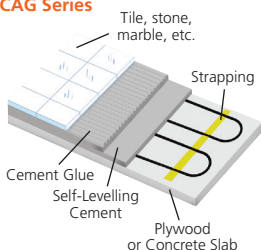

Cable on mesh, MAG Series

Product #	Watts	Covered Surface³		Mat Length	
		12W/sq. ft.	130W/sq. m	ft. in.	m
240/208 Volts¹					
0170MAG240	170	15.5	1.4	11' 5"	3.5
0240MAG240	240	20.5	1.9	15'	4.6
0300MAG240	300	25.5	2.4	19'	5.8
0360MAG240	360	30.5	2.8	22' 5"	6.9
0420MAG240	420	36.0	3.3	26' 5"	8.1
0475MAG240	475	40.5	3.8	30'	9.1
0600MAG240	600	50.5	4.7	37' 5"	11.4
0720MAG240	720	61.0	5.7	45'	13.7
0840MAG240	840	71.0	6.6	52' 5"	16.0
0960MAG240	960	81.0	7.5	60'	18.3
1080MAG240	1080	91.0	8.5	67' 5"	20.6
1200MAG240	1200	101.5	9.4	75'	22.9
1440MAG240	1440	121.5	11.3	90'	27.4
1600MAG240	1600	142.0	13.2	105'	32.0
1920MAG240	1920	162.0	15.0	120'	36.6
2280MAG240	2280	192.5	17.9	142' 5"	43.4
2640MAG240	2640	223.0	20.7	165'	50.3
3000MAG240	3000	253.5	23.6	187' 5"	57.2
3360MAG240	3360	283.5	26.3	210'	64.0

¹ 208V = 75% of wattage at 240V.

² Installation strapping included. The length of plastic strapping included is based on a square room with strapping every 24" (610 mm).

³ Does not represent the surface of the room but rather the surface covered by the floor heating system, excluding fixtures and other spaces to consider.

15' (4.6 m) floor sensor, 10' (3 m) cold lead and electrical fault alarm included.

The color of the strapping or the mesh may be different.

Isometric View

CAG Series