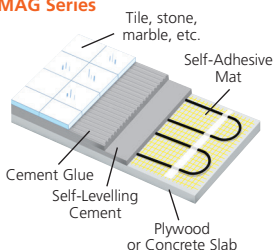

MAG Series

Designed and printed in Canada. 07/2017